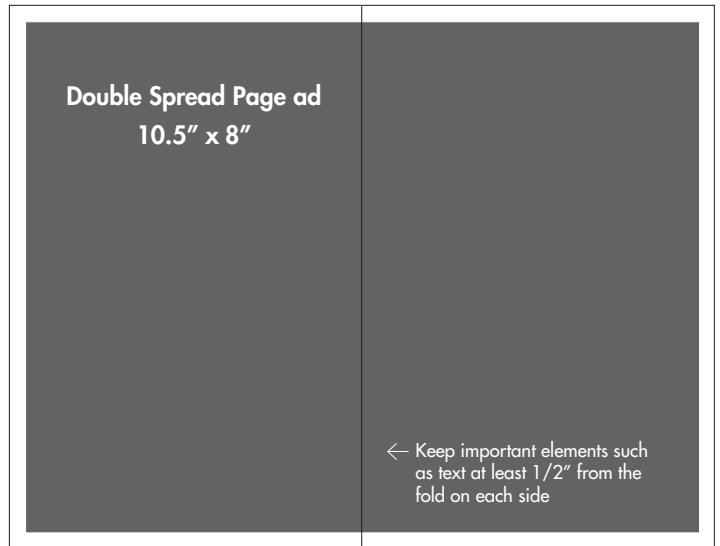

**SONORAN**  
small works art show

**Ad Sizes:**

Double Page w/Bleed	Trim: 11" x 8.5"	Bleed: 11.25" x 8.75"	Live Area: 10.5" x 8"
Double Page w/out Bleed	Ad size: 10.5" x 8"		
Full Page w/Bleed	Trim: 5.5" x 8.5"	Bleed: 5.75" x 8.75"	Live Area: 5" x 8"
Full Page w/out Bleed	Ad size: 4.95" x 8"		
Half page Horizontal	Ad size: 4.95" x 3.85"		
Quarter Page Artist Ad	Ad size: 2.35" x 3.85"		

Double Page w/Bleed

Double Page w/out Bleed

Full Page w/Bleed

Full Page w/out Bleed

Half Page Horizontal

Quarter Page Artist Ad