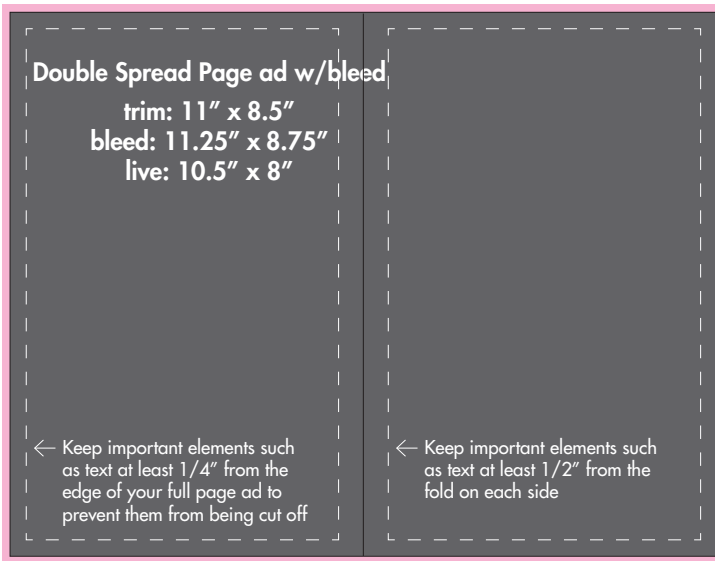

**SONORAN**  
small works art show

**Ad Sizes:**

Double Page w/Bleed	Trim: 11" x 8.5"	Bleed: 11.25" x 8.75"	Live Area: 10.5" x 8"
Double Page w/out Bleed	Ad size: 10.5" x 8"		
Full Page w/Bleed	Trim: 5.5" x 8.5"	Bleed: 5.75" x 8.75"	Live Area: 5" x 8"
Full Page w/out Bleed	Ad size: 4.95" x 8"		
Half page Horizontal	Ad size: 4.95" x 3.85"		
Quarter Page Artist Ad	Ad size: 2.35" x 3.85"		

Double Page w/Bleed

Double Page w/out Bleed

Full Page w/Bleed

Full Page w/out Bleed

Half Page Horizontal

Quarter Page Artist Ad